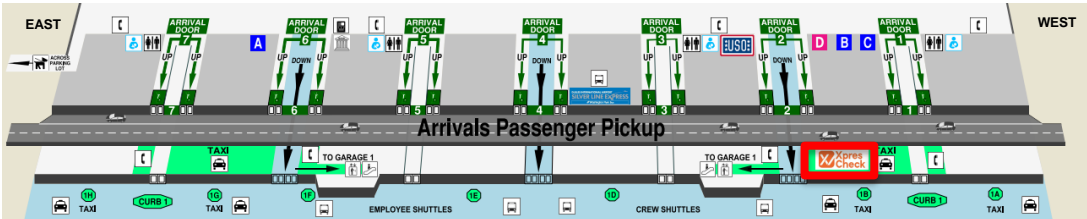

XpresCheck at Dulles International Airport

Location

Baggage Claim Lower Level (near Door 2)
Ground Transportation Area

Hours

Monday through Sunday, 8 AM – 6 PM

Tests*

PCR COVID Test

$75 + Lab Fees | 1-3 Day Turnaround

Rapid Molecular COVID Test

$200 + Lab Fees | Immediate Results

Appointments encouraged; walk-ups welcome
More information at [Xprescheck.com](https://www.xprescheck.com)

*Includes visit with medical provider